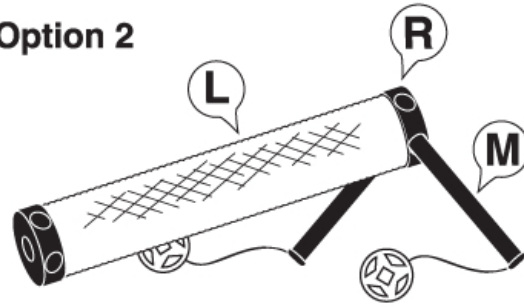

# Play Zone

THIS UNIT CONTAINS:

Attach joints "R" to post "L" and pipes "M" to the joints to create any of the designs below. This can be attached to other Kitty City™ units!

Option 1

Option 2

Option 3