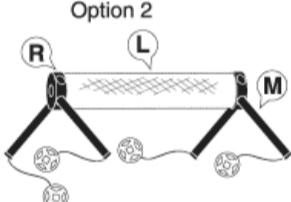

Play Zone

THIS UNIT CONTAINS:

R x 2

(10168)

L x 1

(25036)

M x 4

(20077)

**Save extra parts
for connecting to
other Kitty City™ units!**

Attach joints "R" to post "L"
and pipes "M" to the joints
to create any of the designs
below. This can be attached
to other Kitty City™ units!

Option 1

Option 2

Option 3

**DO NOT RETURN
THIS UNIT
TO THE STORE**

Please make sure you have all parts prior to assembly. If any parts are missing or damaged,

Please contact our friendly customer service center

TOLL FREE: 1-866-818-2261

or info@sportpet.net

(Monday through Friday

8:30am - 5:00pm CST)

Sisal scratching material is made of natural plants. Certain people may have allergies to such material. If you experience an allergic reaction to the sisal, please stay away from the scratching post and/or remove it.

Because every pet is different, it is important to monitor your pet's behavior with this product. If at anytime your pet damages this item, or any portion of this item becomes damaged, remove the damaged portion or discontinue use of the product.