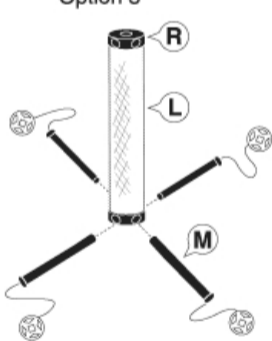

Play Zone

THIS UNIT CONTAINS:

R x 2

(10168)

L x 1

(25036)

M x 4

(20077)

**Save extra parts
for connecting to
other Kitty City™ units!**

Attach joints "R" to post "L"
and pipes "M" to the joints
to create any of the designs
below. This can be attached
to other Kitty City™ units!

Option 1

Option 2

Option 3

**DO NOT RETURN
THIS UNIT
TO THE STORE**

Please make sure you have all parts prior to assembly. If any parts are missing or damaged,

Please contact our friendly customer service center

TOLL FREE: 1-866-818-2261

or info@sportpet.net

(Monday through Friday

8:30am - 5:00pm CST)

Sisal scratching material is made of natural plants. Certain people may have allergies to such material. If you experience an allergic reaction to the sisal, please stay away from the scratching post and/or remove it.

Because every pet is different, it is important to monitor your pet's behavior with this product. If at anytime your pet damages this item, or any portion of this item becomes damaged, remove the damaged portion or discontinue use of the product.