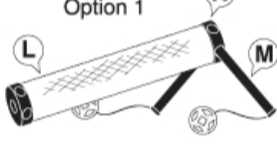

Play Zone

THIS UNIT CONTAINS:

R x 2

(10168)

L x 1

(25036)

M x 4

(20077)

**Save extra parts
for connecting to
other Kitty City™ units!**

Attach joints "R" to post "L"
and pipes "M" to the joints
to create any of the designs
below. This can be attached
to other Kitty City™ units!

Option 1

Option 2

Option 3

**DO NOT RETURN
THIS UNIT
TO THE STORE**

Please make sure you have all parts prior to assembly. If any parts are missing or damaged,

Please contact our friendly customer service center

TOLL FREE: 1-866-818-2261

or info@sportpet.net

(Monday through Friday

8:30am - 5:00pm CST)

Sisal scratching material is made of natural plants. Certain people may have allergies to such material. If you experience an allergic reaction to the sisal, please stay away from the scratching post and/or remove it.

Because every pet is different, it is important to monitor your pet's behavior with this product. If at anytime your pet damages this item, or any portion of this item becomes damaged, remove the damaged portion or discontinue use of the product.