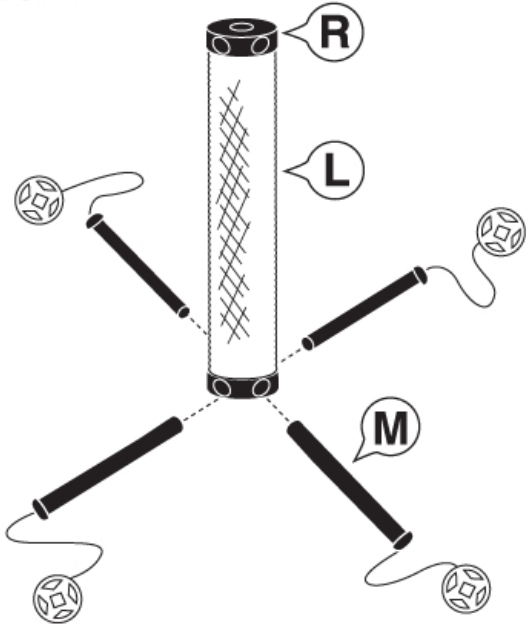

# Play Zone

THIS UNIT CONTAINS:

Attach joints "R" to post "L" and pipes "M" to the joints to create any of the designs below. This can be attached to other Kitty City™ units!

Option 1

Option 2

Option 3