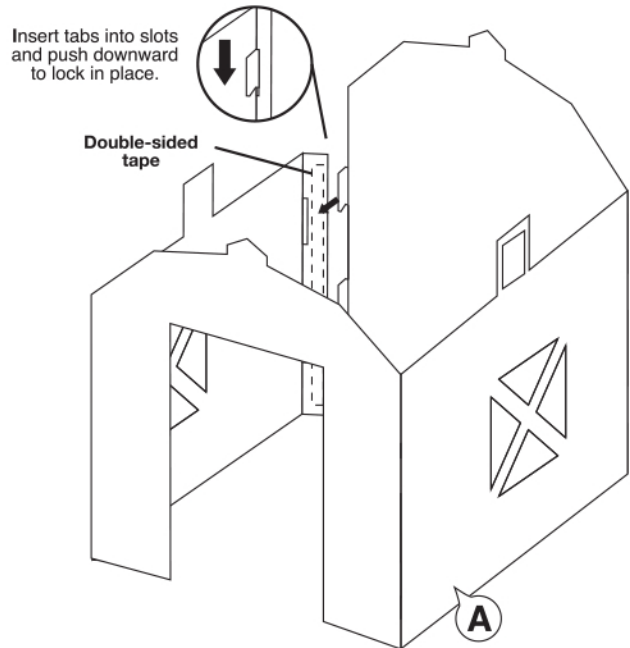

Finished Product

Step 1

Connect **Panel (A)** by inserting tabs into slots as shown. Use double-sided tape to secure flap.

Step 2

Slide **Completed Panel** over the sides of **Corrugate Board (C)** as shown.

Last Step

Attach **Roof (B)** on top of **Completed Panel** by inserting tabs into slots as shown. Use double-sided tape to secure the roof.

Because every pet is different, it is important to monitor your pet's behavior with this product. If at any time your pet damages this item, or any portion of this item becomes damaged, remove the damaged portion and discontinue use of the product.